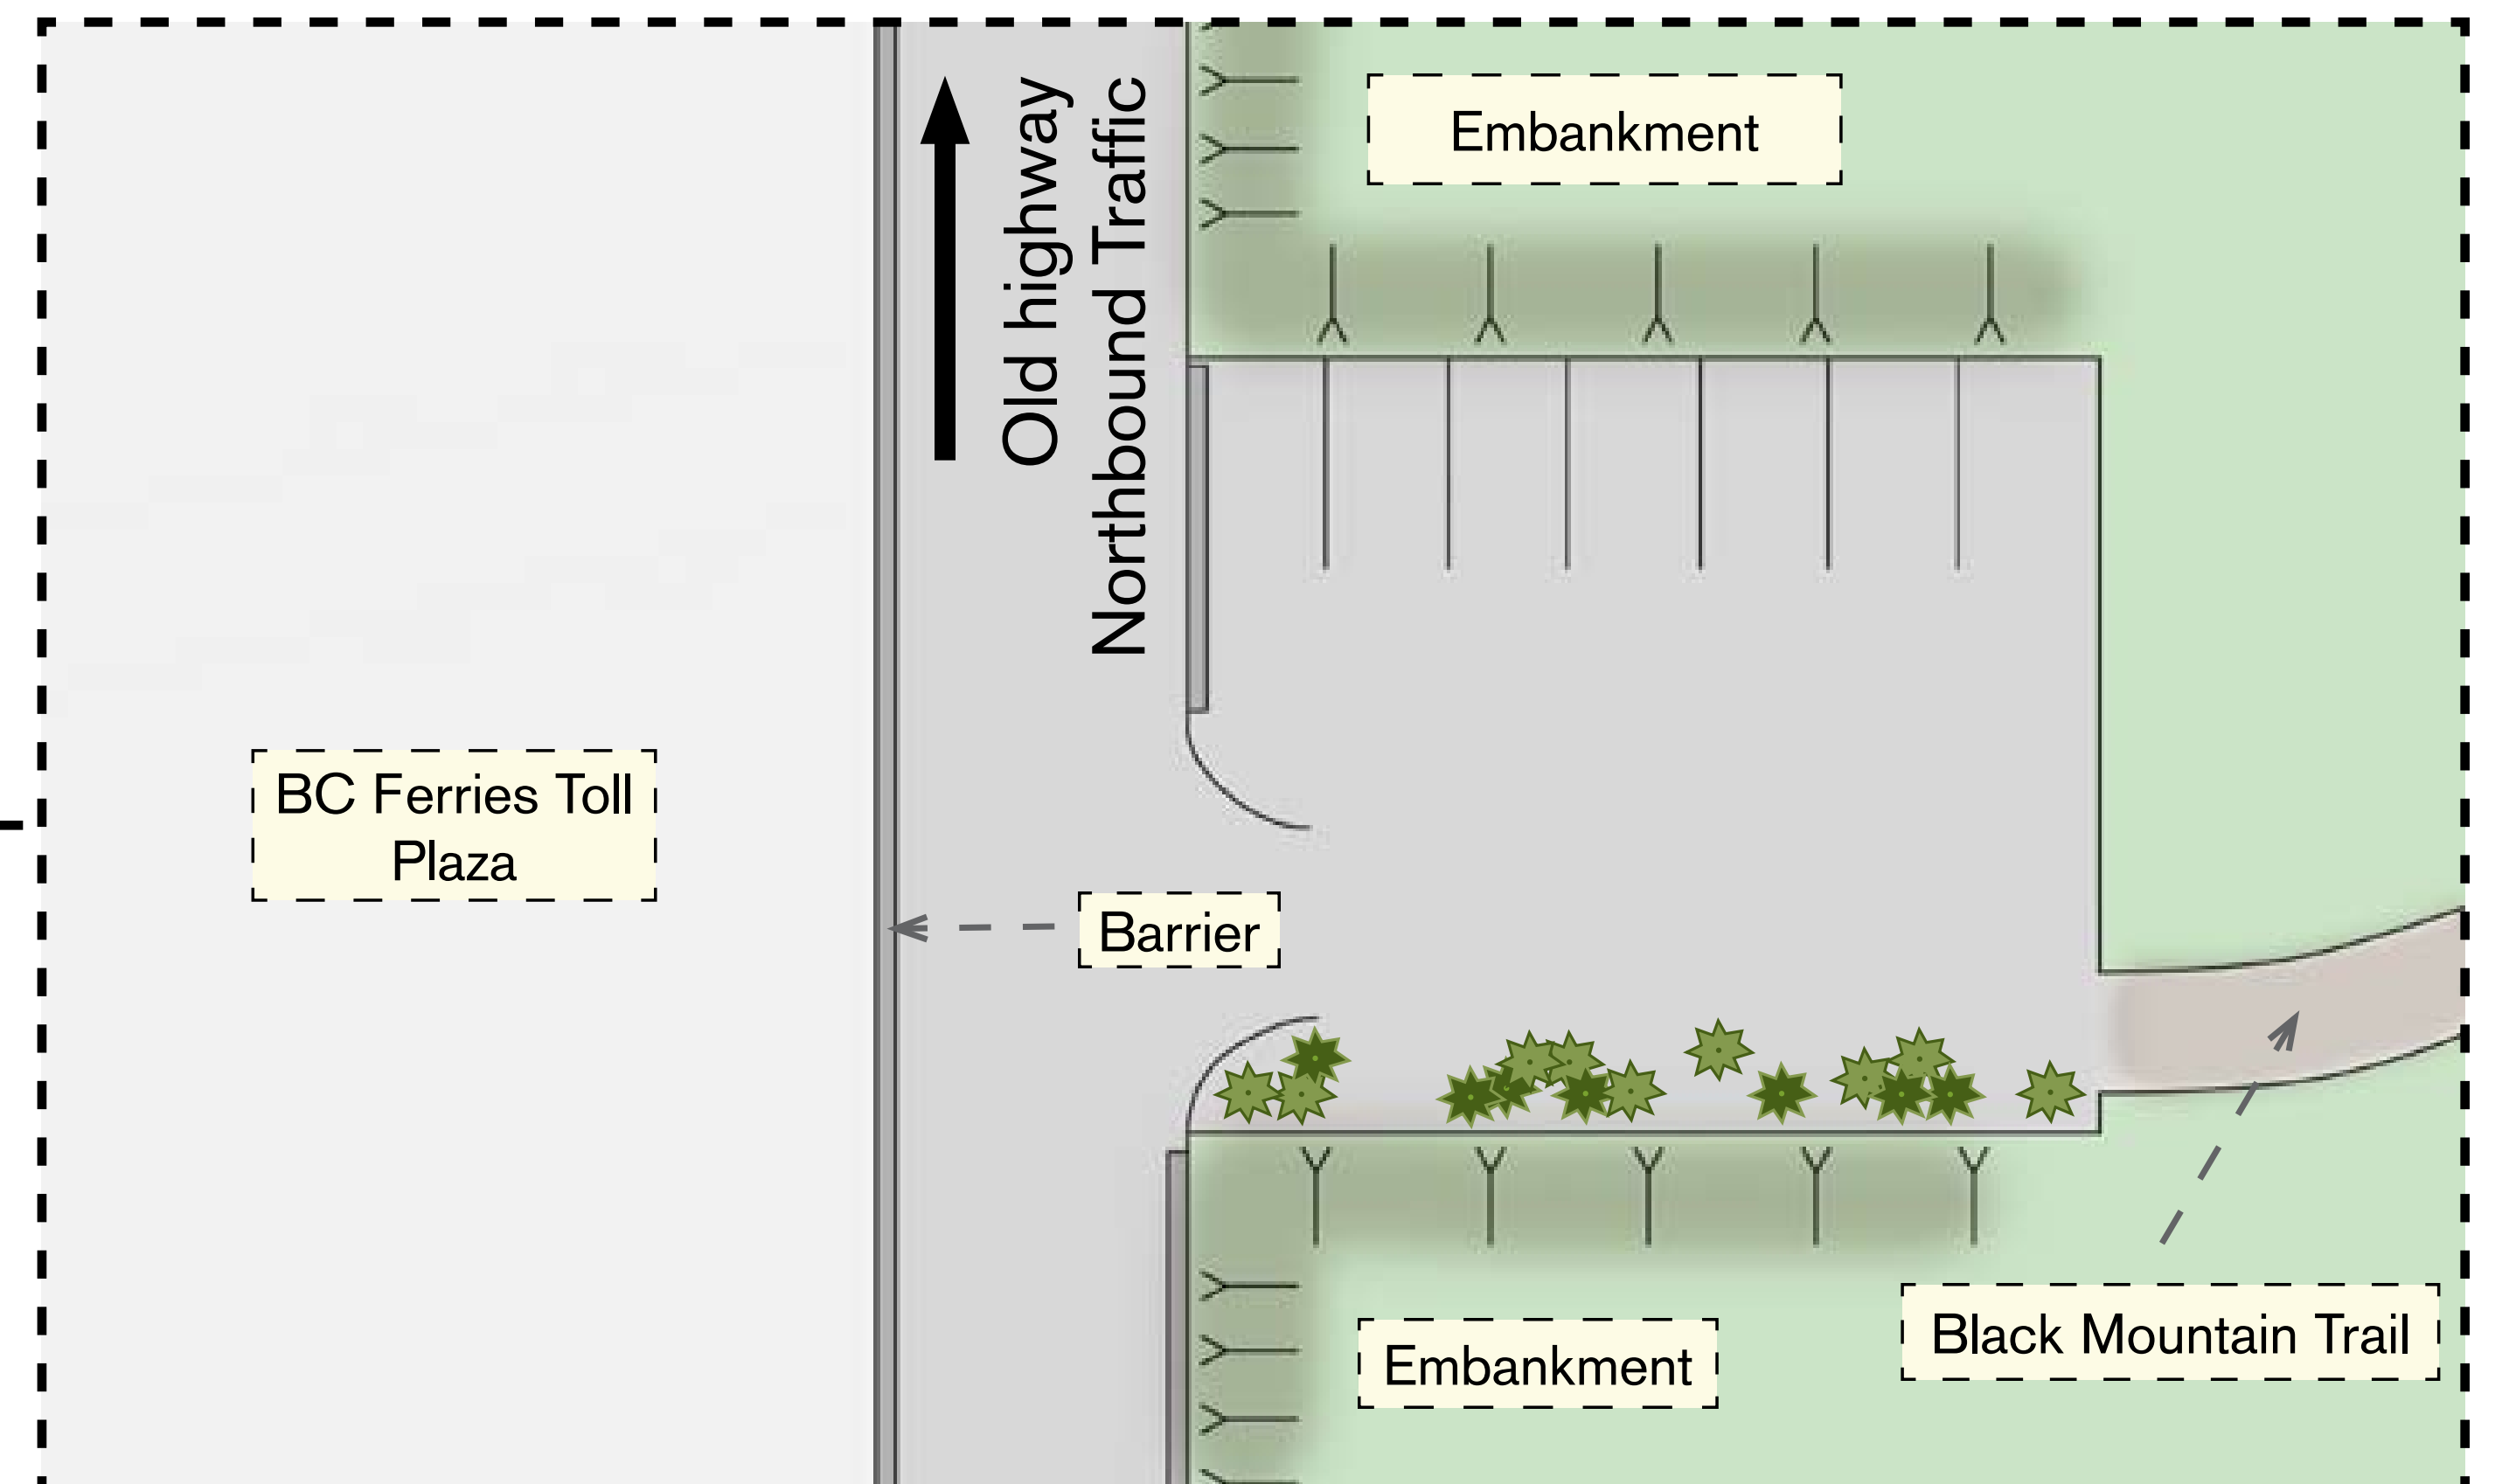

# Eagleridge Interchange Area

## Black Mountain Trailhead

Provision for seven parking spaces at Black Mountain Trailhead.

## Trans Canada Hiking Trailhead

Improved parking will be provided for 20 cars at the Trans Canada Hiking Trailhead allowing better access for hikers to recreational trails in the area. Accessed from Westport Road.