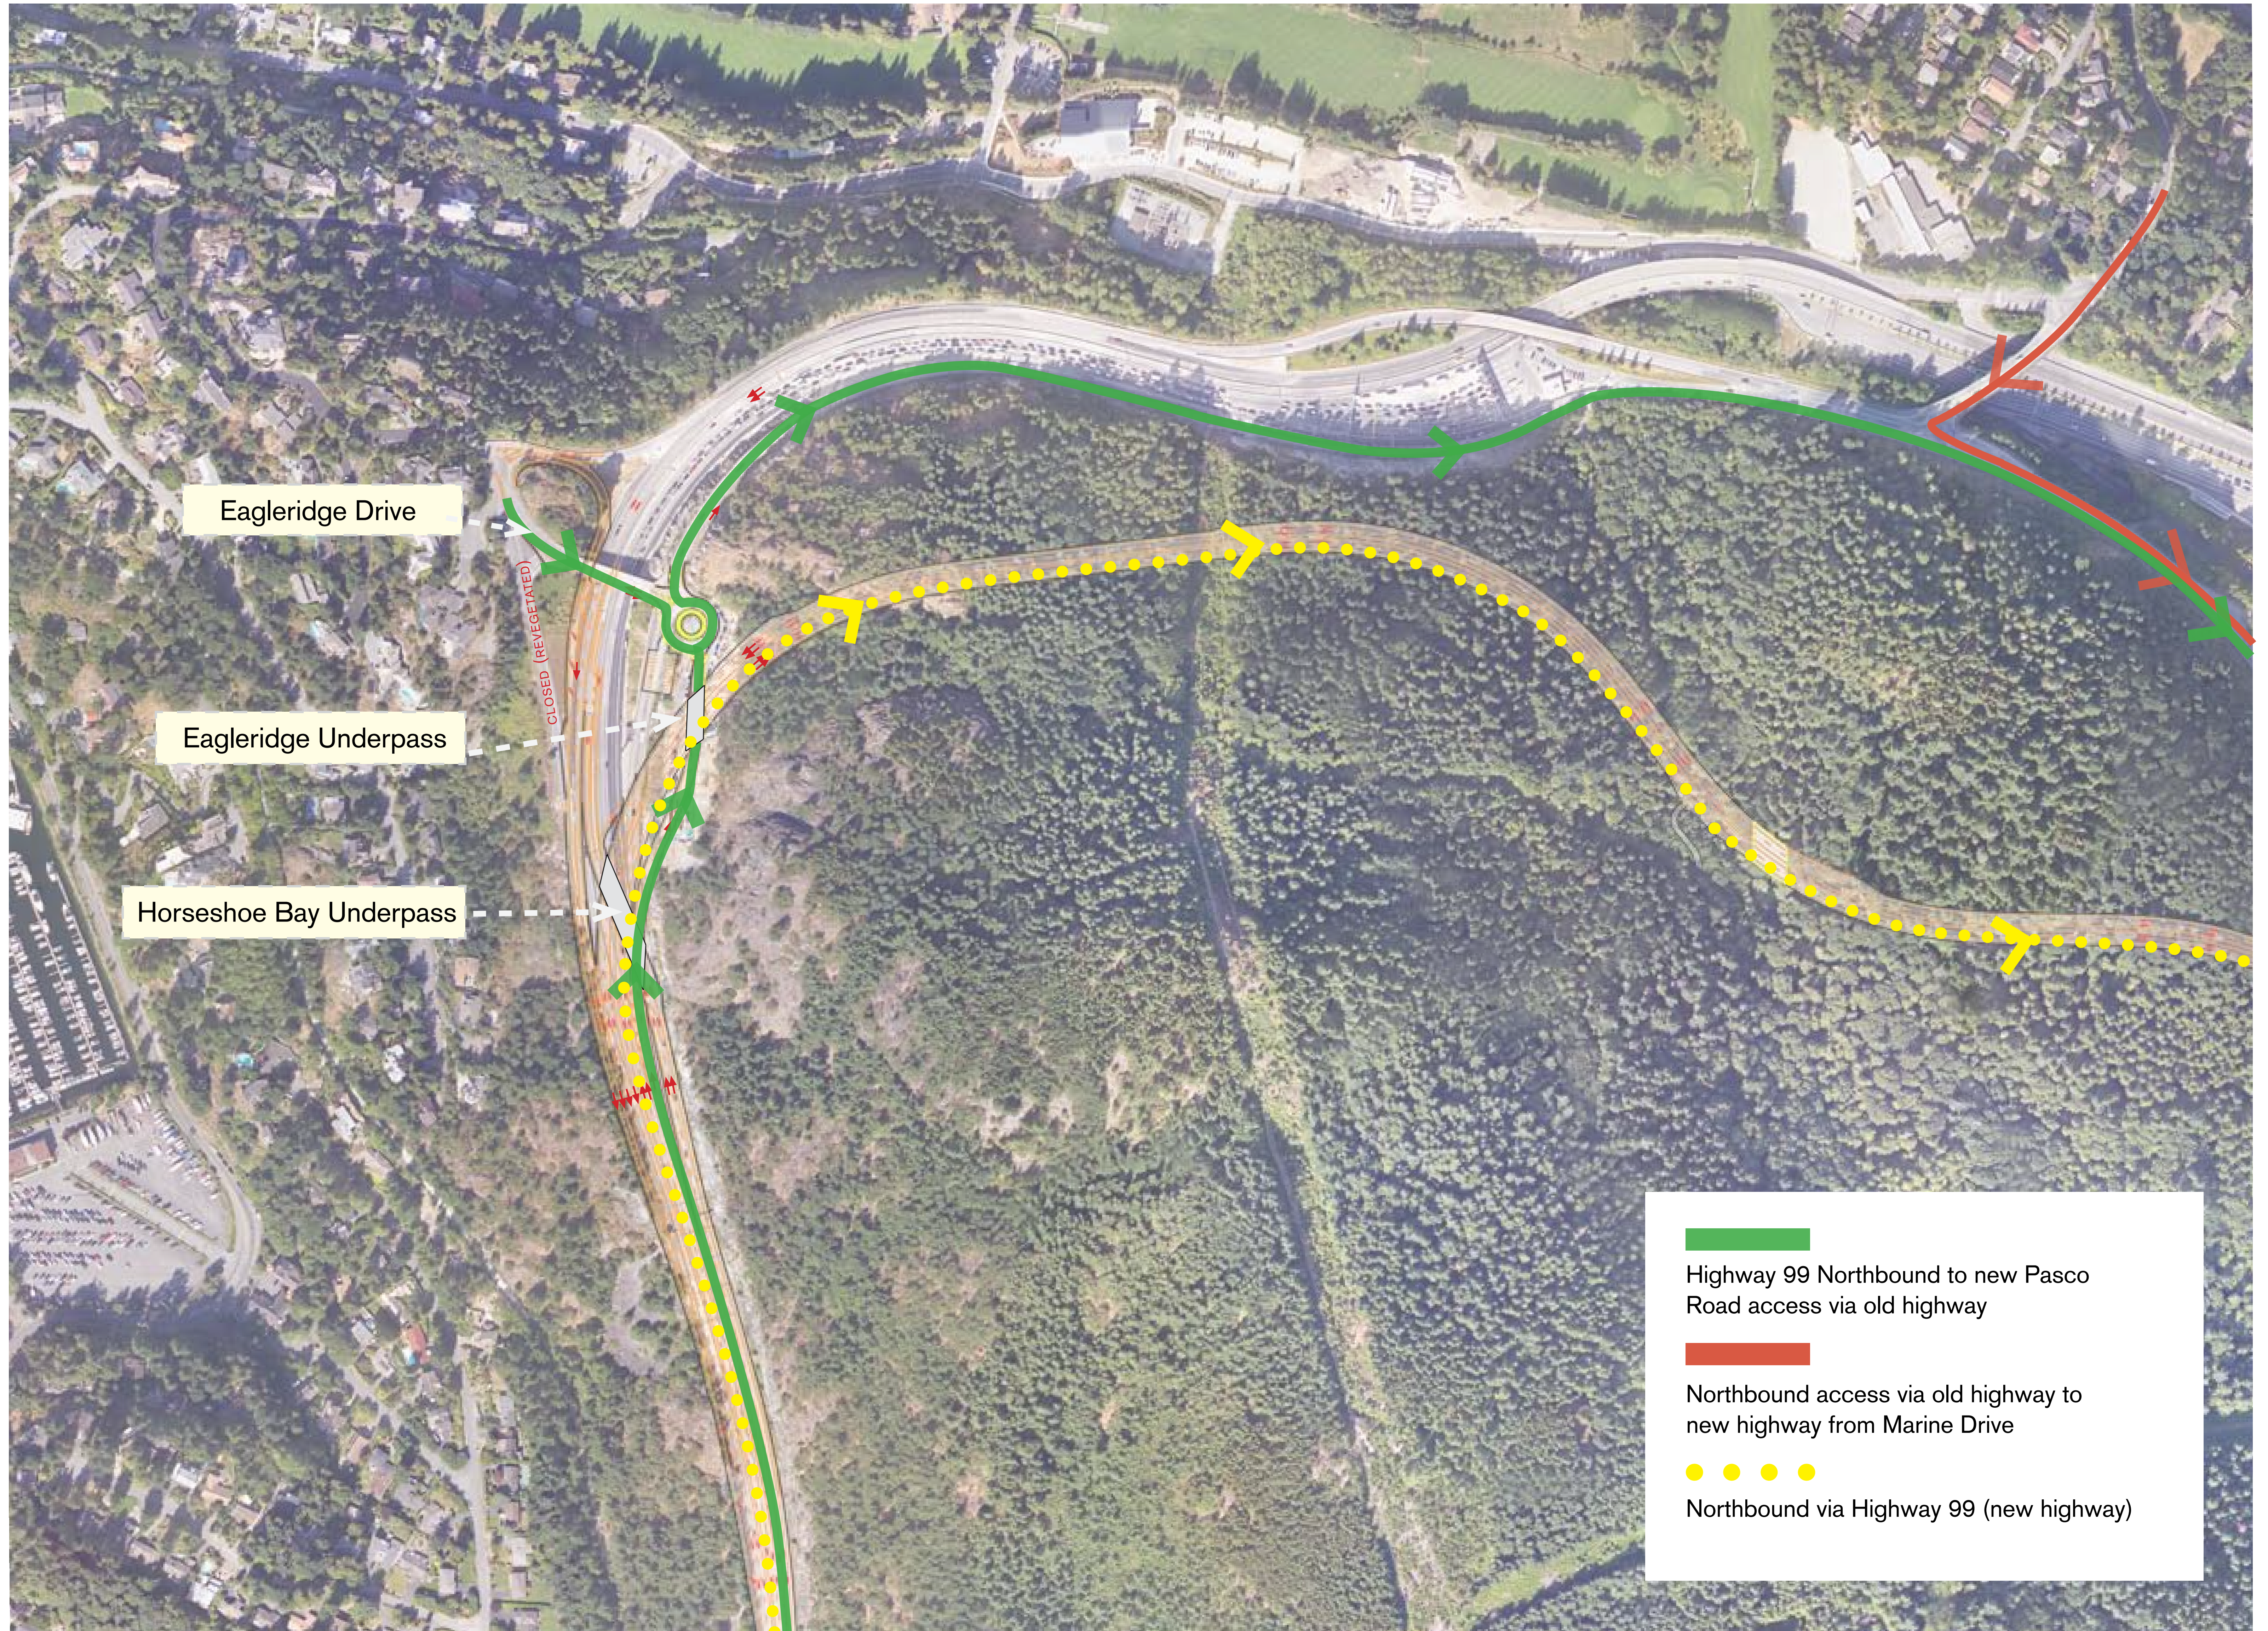

Eagleridge Interchange – Northbound Through Traffic

Eagleridge Residents

To travel north, Eagleridge residents take Eagleridge Drive, head north along the old highway, and merge onto Highway 99 (the new highway) at the North Junction.

Marine Drive Residents

To travel north, Marine Drive residents drive westward by Gleneagles Golf Course, cross over the Horseshoe Bay overpass (Marine Drive), turn north along the old highway, and merge onto Highway 99 (the new highway) at the North Junction.

Horseshoe Bay Residents

To go north, drive out of Horseshoe Bay via Nelson Avenue, cross over the Horseshoe Bay overpass (Marine Drive), turn north along the old highway, and merge onto Highway 99 (the new highway) at the North Junction.

Greater Vancouver Residents

To go north, stay on Highway 99 (the new highway).