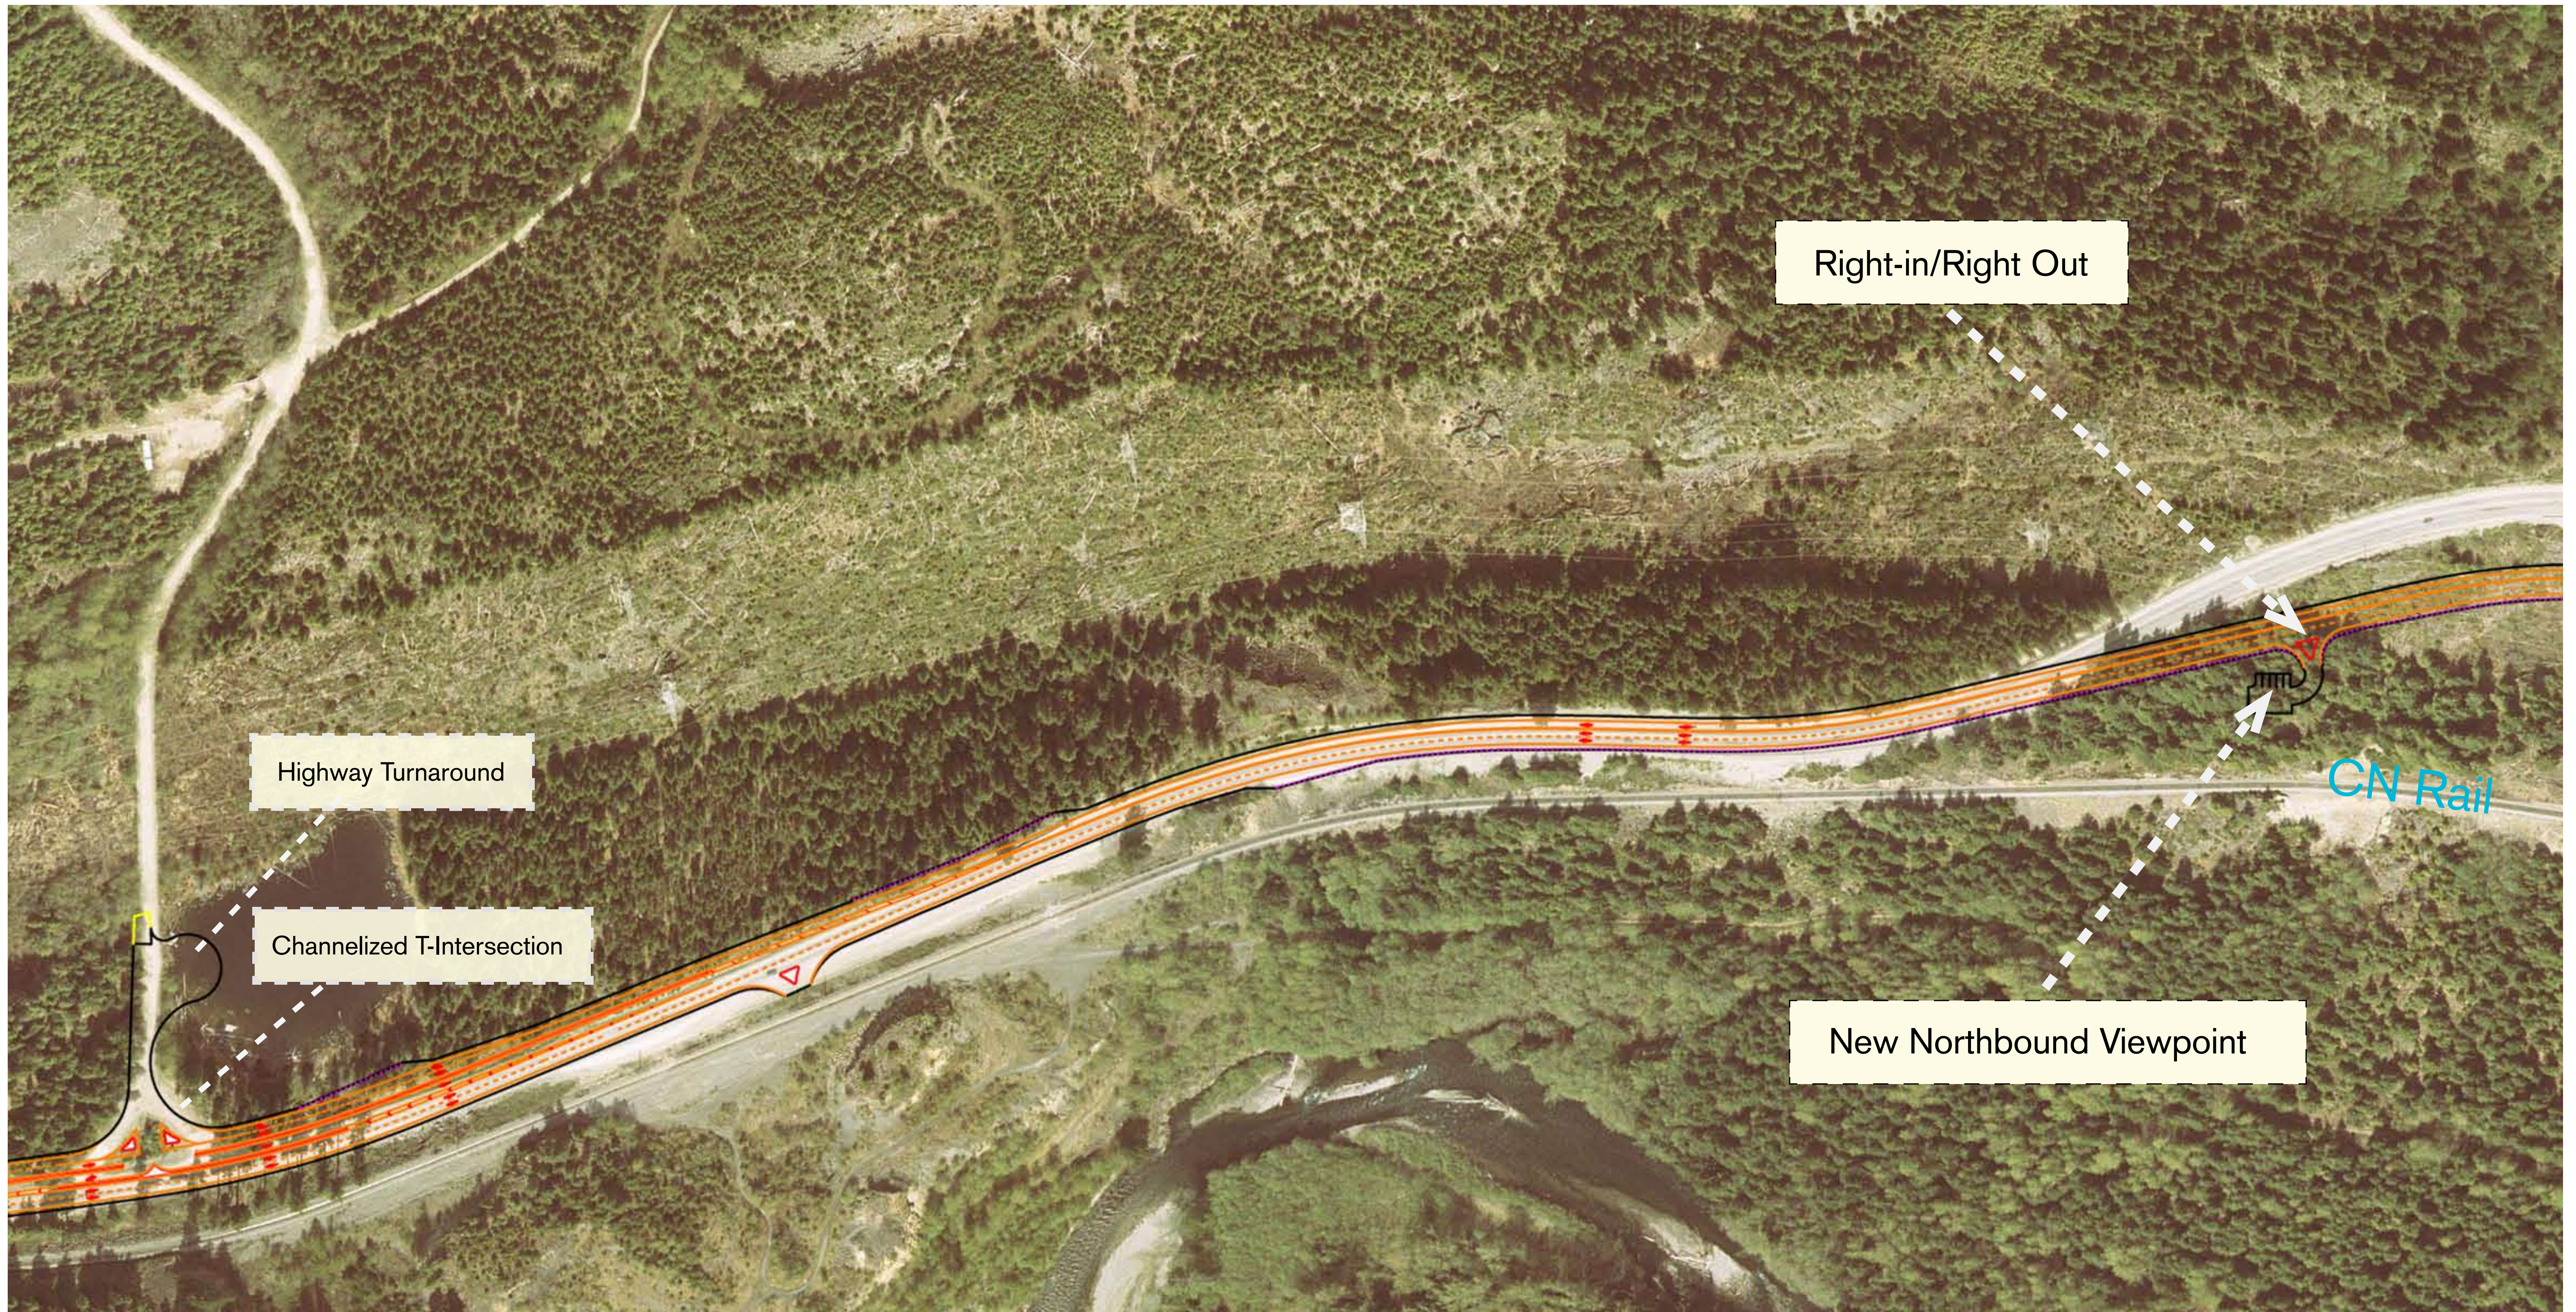

New Northbound Viewpoint

A new northbound viewpoint will be provided at the south end of "Powerline Hill". This viewpoint provides views of the local area. The viewpoint will have capacity for approximately 6 cars and will have interpretive signs to orient visitors to the sights.